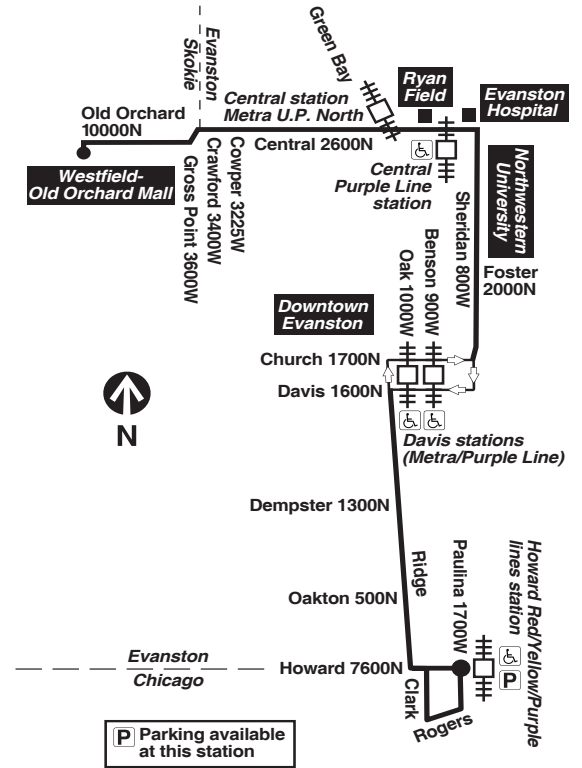

Northbound

LV Howard Red/Purple/Yellow lines	Church/Benson	Central/Green Bay (Metra)	Central/Crawford	AR Old Orchard Mall
5:00a	5:12a	5:23a	5:28a	5:29C
5:30	5:42	5:53	5:58	6:05
6:00	6:12	6:23	6:28	6:35
6:30	6:44	6:55	7:00	7:08
6:59	7:13	7:24	7:29	7:37
7:27	7:43	7:55	8:00	8:08
7:45	8:02	8:15	8:21	8:28
8:03	8:20	8:33	8:39	8:46
8:21	8:38	8:51	8:57	9:04
8:41	8:57	9:09	9:15	9:22
9:02	9:18	9:30	9:36	9:43
9:23	9:39	9:51	9:57	10:04
9:54	10:08	10:20	10:26	10:33
10:24	10:38	10:50	10:56	11:03
10:55	11:09	11:21	11:27	11:34
11:26	11:40	11:52	11:58	12:05
11:57	12:12p	12:24p	12:30p	12:38p
12:29p	12:44	12:56	1:02	1:10
1:00	1:15	1:27	1:33	1:41
1:30	1:45	1:57	2:03	2:11
2:01	2:16	2:28	2:34	2:42
2:31	2:46	3:00	3:06	3:14
2:59	3:14	3:28	3:34	3:42
3:21	3:36	3:50	3:56	4:04
3:43	3:57	4:10	4:16	4:24
4:03	4:17	4:30	4:36	4:44
4:23	4:37	4:50	4:56	5:04
4:43	4:57	5:10	5:16	5:24
5:05	5:19	5:32	5:38	5:46
5:27	5:40	5:52	5:58	6:05
5:49	6:02	6:13	6:18	6:25
6:15	6:28	6:39	6:44	6:51
6:41	6:54	7:05	7:10	7:17
7:07	7:20	7:31	7:36	7:43
7:33	7:46	7:57	8:02	8:09
8:00	8:13	8:24	8:29	8:36

201 Central/Ridge

Effective Jun. 5, 2023

All CTA buses are accessible

transitchicago.com/bus/201